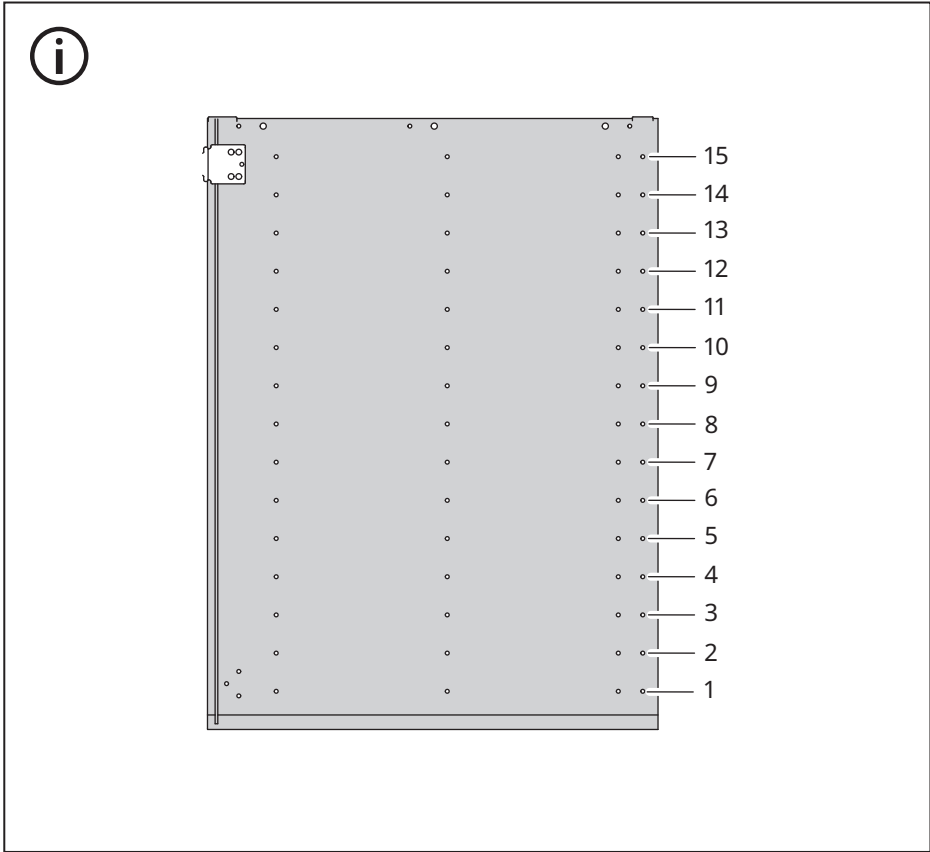

KNIVSHULT

Design and Quality
IKEA of Sweden

126887

130702

A

B

126887

130702