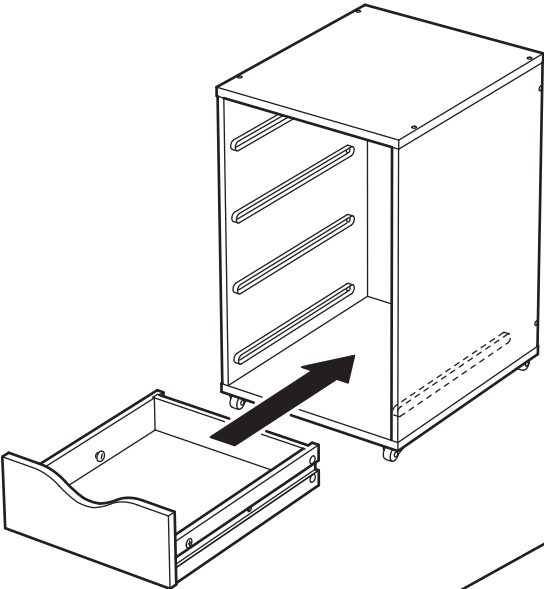

12

13

14

15

16

17

18

19

i

Max
10 kg
(22 lb)

A diagram enclosed in a rectangular border. On the left, a black weight icon is placed on top of the three-drawer unit. The weight icon is a black cylinder with a handle and contains the text "Max 10 kg (22 lb)". On the right, a white silhouette of a person is shown standing on top of the three-drawer unit. A large black 'X' is drawn over the person, indicating that standing on the unit is prohibited.