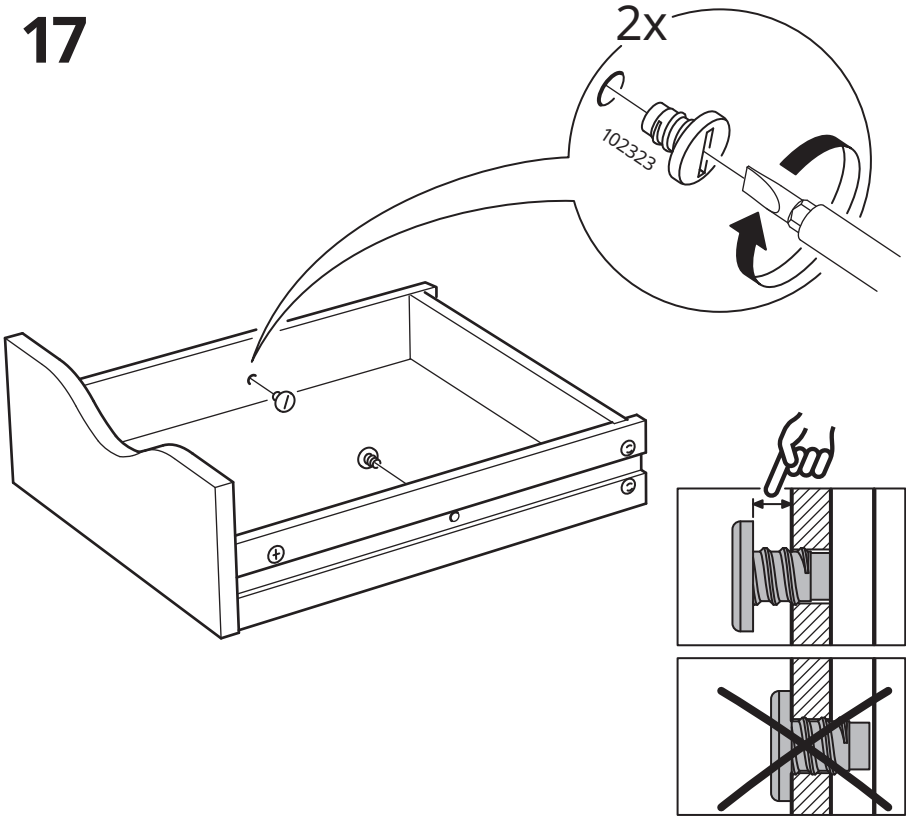

12

13

14

15

16

17

18

19

i

Max
10 kg
(22 lb)

A diagram enclosed in a rectangular border. On the left, a black weight icon is placed on top of the three-drawer unit. The weight icon is a black cylinder with a handle and contains the text "Max 10 kg (22 lb)". On the right, a white silhouette of a person is shown standing on top of the three-drawer unit. A large black 'X' is drawn over the person, indicating that standing on the unit is prohibited.