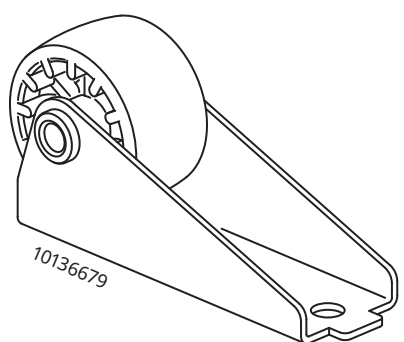

FRIIDROTT

Design and Quality
IKEA of Sweden

12x

8x

16x

20x

8x

8x

8x

16x

4x

1x

8x

1

2

3

i

Max
10 kg
(22 lb)

A diagram enclosed in a rectangular border. On the left, a black weight icon is placed on top of the three-drawer unit. The weight icon is a black cylinder with a handle and contains the text "Max 10 kg (22 lb)". On the right, a white silhouette of a person is shown standing on top of the three-drawer unit. A large black 'X' is drawn over the person, indicating that standing on the unit is prohibited.