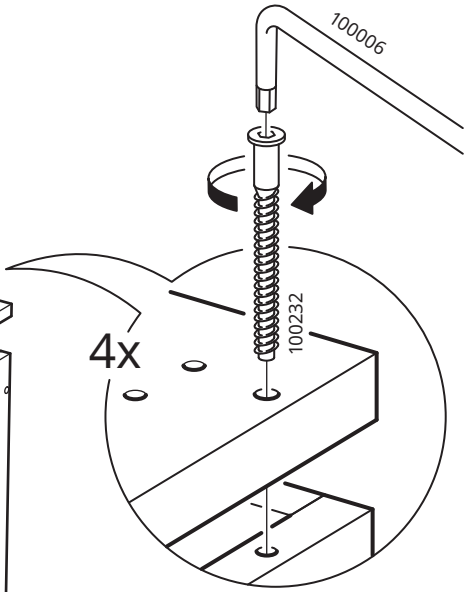

4

5

6

7

8

9

10

11

i

Max
10 kg
(22 lb)

A diagram enclosed in a rectangular border. On the left, a black weight icon is placed on top of the three-drawer unit. The weight icon is a black cylinder with a handle and contains the text "Max 10 kg (22 lb)". On the right, a white silhouette of a person is shown standing on top of the three-drawer unit. A large black 'X' is drawn over the person, indicating that standing on the unit is prohibited.