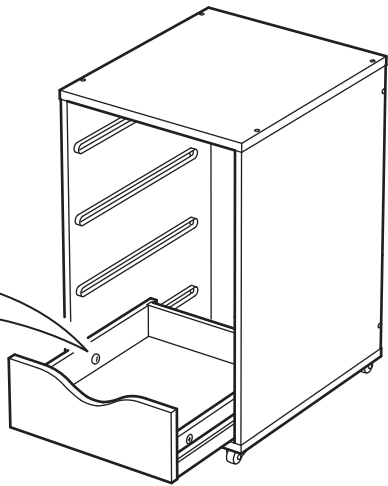

12

13

14

15

16

17

18

19

i

Max
10 kg
(22 lb)

A diagram enclosed in a rectangular border. On the left, a black weight icon is placed on top of the three-drawer unit. The weight icon is a black cylinder with a handle and contains the text "Max 10 kg (22 lb)". On the right, a white silhouette of a person is shown standing on top of the three-drawer unit. A large black 'X' is drawn over the person, indicating that standing on the unit is prohibited.