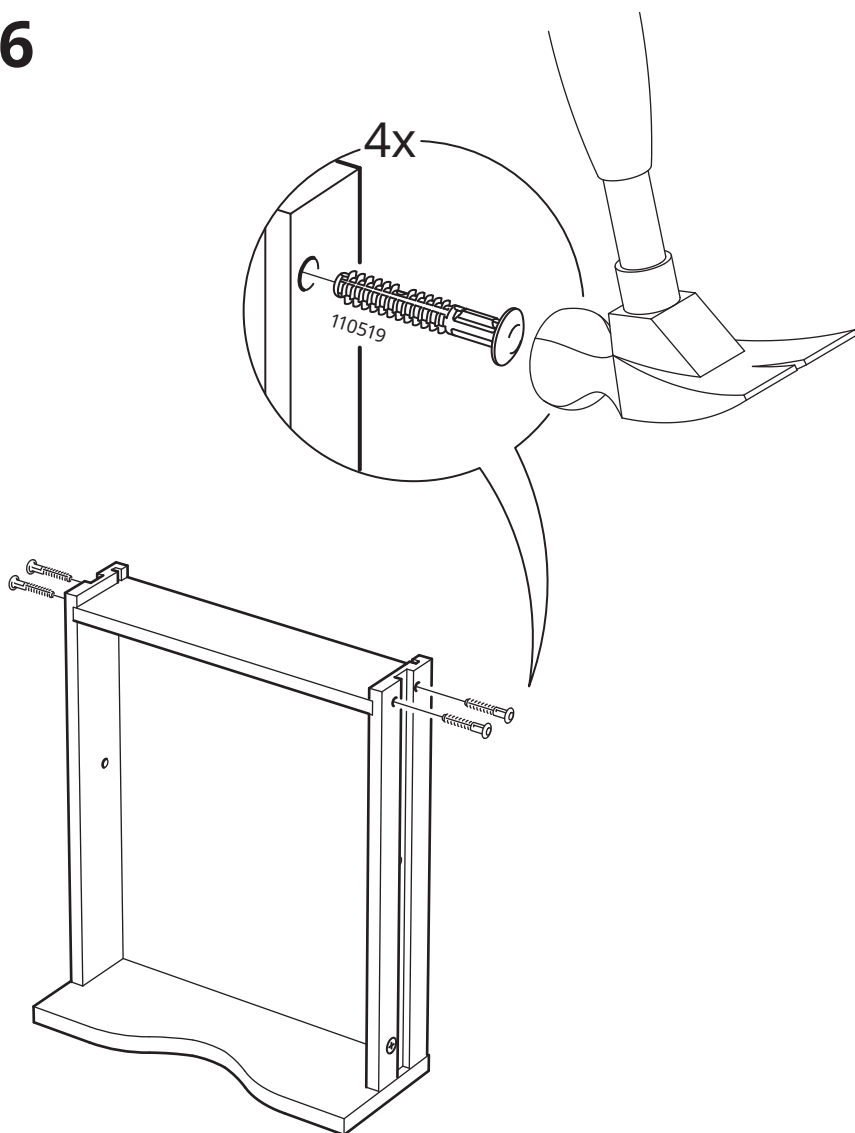

12

13

14

15

16

17

18

19

i

Max
10 kg
(22 lb)

A diagram enclosed in a rectangular border. On the left, a black weight icon is placed on top of the three-drawer unit. The weight icon is a black cylinder with a handle and contains the text "Max 10 kg (22 lb)". On the right, a white silhouette of a person is shown standing on top of the three-drawer unit. A large black 'X' is drawn over the person, indicating that standing on the unit is prohibited.