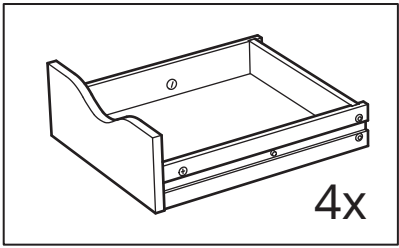

4

5

6

7

8

9

10

11

i

Max
10 kg
(22 lb)

A diagram enclosed in a rectangular border. On the left, a black weight icon is placed on top of the three-drawer unit. The weight icon is a black cylinder with a handle and contains the text "Max 10 kg (22 lb)". On the right, a white silhouette of a person is shown standing on top of the three-drawer unit. A large black 'X' is drawn over the person, indicating that standing on the unit is prohibited.