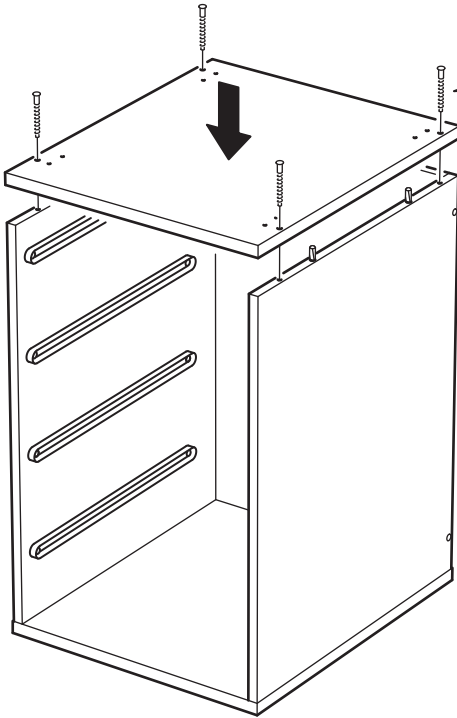

4

5

6

7

8

9

10

11

i

Max
10 kg
(22 lb)

A diagram enclosed in a rectangular border. On the left, a black weight icon is placed on top of the three-drawer unit. The weight icon is a black cylinder with a handle and contains the text "Max 10 kg (22 lb)". On the right, a white silhouette of a person is shown standing on top of the three-drawer unit. A large black 'X' is drawn over the person, indicating that standing on the unit is prohibited.