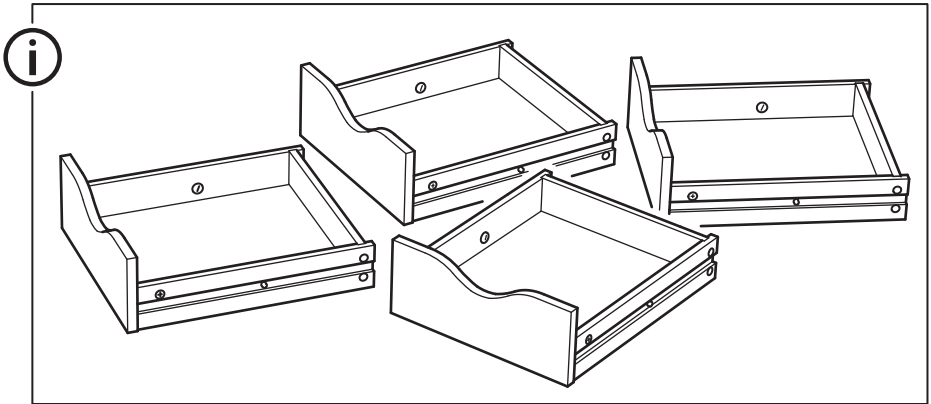

12

13

14

15

16

17

18

19

i

Max
10 kg
(22 lb)

A diagram enclosed in a rectangular border. On the left, a black weight icon is placed on top of the three-drawer unit. The weight icon is a black cylinder with a handle and contains the text "Max 10 kg (22 lb)". On the right, a white silhouette of a person is shown standing on top of the three-drawer unit. A large black 'X' is drawn over the person, indicating that standing on the unit is prohibited.