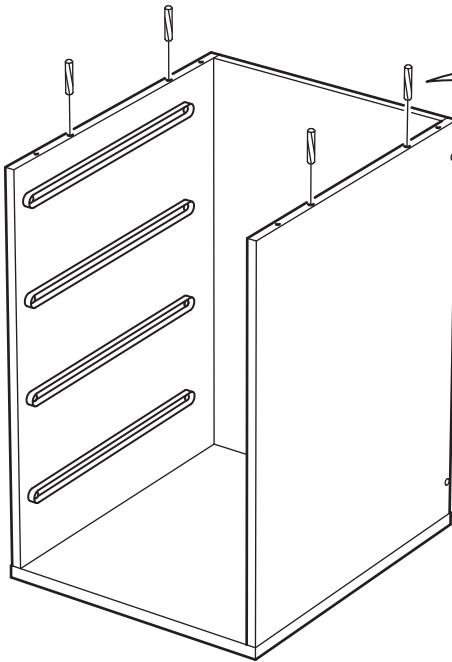

4

5

6

7

8

9

10

11

i

Max
10 kg
(22 lb)

A diagram enclosed in a rectangular border. On the left, a black weight icon is placed on top of the three-drawer unit. The weight icon is a black cylinder with a handle and contains the text "Max 10 kg (22 lb)". On the right, a white silhouette of a person is shown standing on top of the three-drawer unit. A large black 'X' is drawn over the person, indicating that standing on the unit is prohibited.