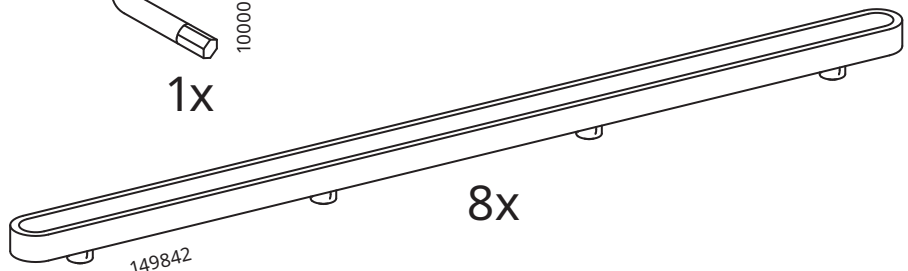

8x

16x

4x

1x

8x

1

2

3

i

Max
10 kg
(22 lb)

A diagram enclosed in a rectangular border. On the left, a black weight icon is placed on top of the three-drawer unit. The weight icon is a black cylinder with a handle and contains the text "Max 10 kg (22 lb)". On the right, a white silhouette of a person is shown standing on top of the three-drawer unit. A large black 'X' is drawn over the person, indicating that standing on the unit is prohibited.