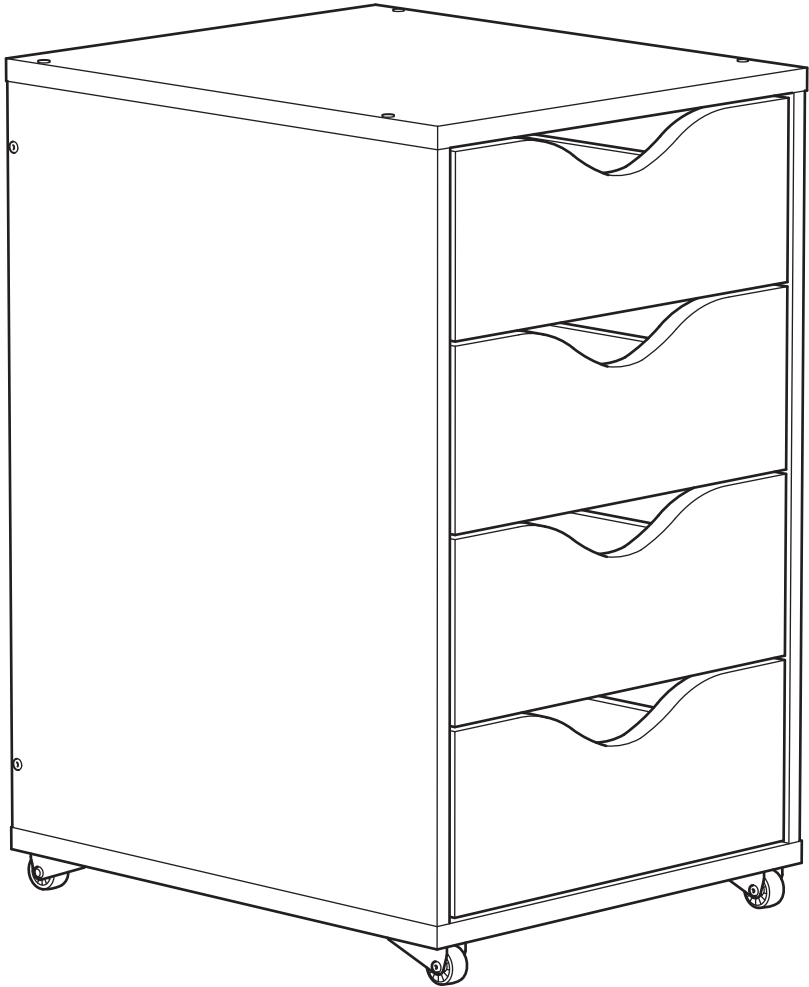

FRIIDROTT

Design and Quality
IKEA of Sweden

12x

8x

16x

20x

8x

8x

i

Max
10 kg
(22 lb)

A diagram enclosed in a rectangular border. On the left, a black weight icon is placed on top of the three-drawer unit. The weight icon is a black cylinder with a handle and contains the text "Max 10 kg (22 lb)". On the right, a white silhouette of a person is shown standing on top of the three-drawer unit. A large black 'X' is drawn over the person, indicating that standing on the unit is prohibited.