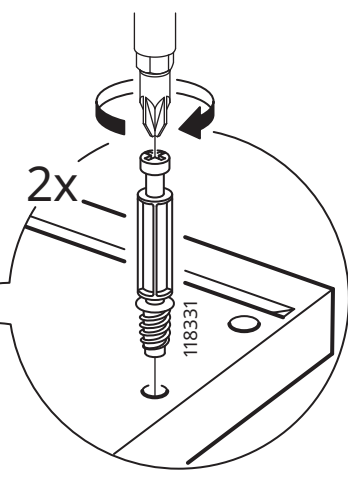

4

5

6

7

8

9

10

11

i

Max
10 kg
(22 lb)

A diagram enclosed in a rectangular border. On the left, a black weight icon is placed on top of the three-drawer unit. The weight icon is a black cylinder with a handle and contains the text "Max 10 kg (22 lb)". On the right, a white silhouette of a person is shown standing on top of the three-drawer unit. A large black 'X' is drawn over the person, indicating that standing on the unit is prohibited.