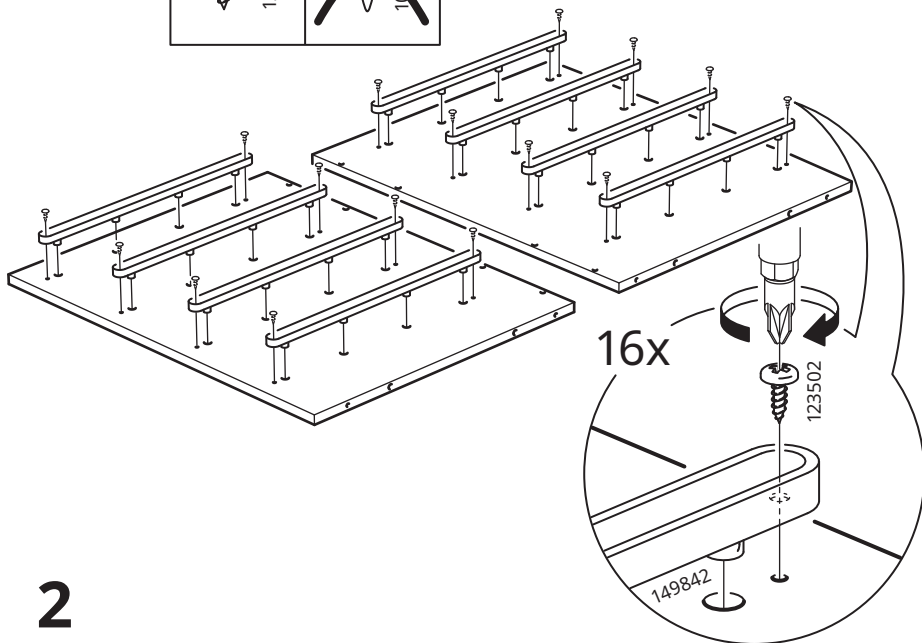

8x

16x

4x

1x

8x

1

2

3

i

Max
10 kg
(22 lb)

A diagram enclosed in a rectangular border. On the left, a black weight icon is placed on top of the three-drawer unit. The weight icon is a black cylinder with a handle and contains the text "Max 10 kg (22 lb)". On the right, a white silhouette of a person is shown standing on top of the three-drawer unit. A large black 'X' is drawn over the person, indicating that standing on the unit is prohibited.