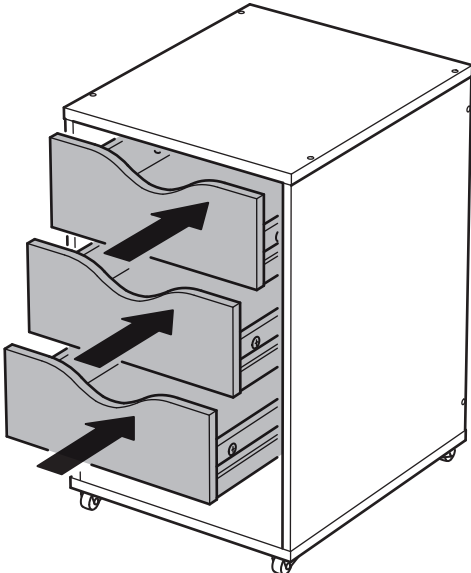

12

13

14

15

16

17

18

19

i

Max
10 kg
(22 lb)

A diagram enclosed in a rectangular border. On the left, a black weight icon is placed on top of the three-drawer unit. The weight icon is a black cylinder with a handle and contains the text "Max 10 kg (22 lb)". On the right, a white silhouette of a person is shown standing on top of the three-drawer unit. A large black 'X' is drawn over the person, indicating that standing on the unit is prohibited.