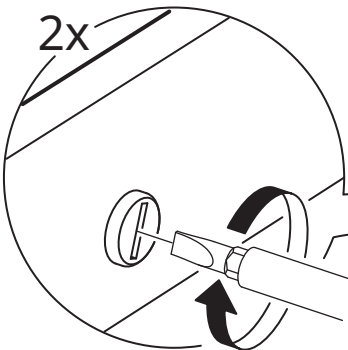

12

13

14

15

16

17

18

19

i

Max
10 kg
(22 lb)

A diagram enclosed in a rectangular border. On the left, a black weight icon is placed on top of the three-drawer unit. The weight icon is a black cylinder with a handle and contains the text "Max 10 kg (22 lb)". On the right, a white silhouette of a person is shown standing on top of the three-drawer unit. A large black 'X' is drawn over the person, indicating that standing on the unit is prohibited.