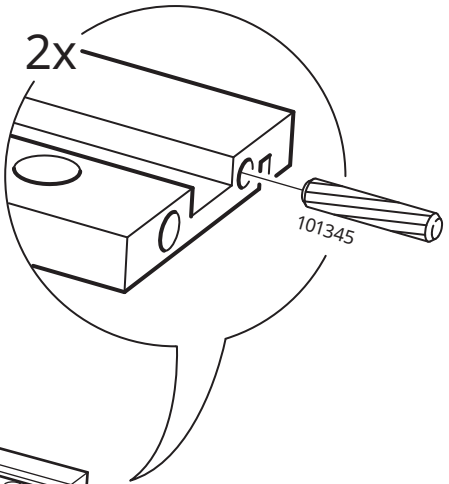

4

5

6

7

8

9

10

11

i

Max
10 kg
(22 lb)

A diagram enclosed in a rectangular border. On the left, a black weight icon is placed on top of the three-drawer unit. The weight icon is a black cylinder with a handle and contains the text "Max 10 kg (22 lb)". On the right, a white silhouette of a person is shown standing on top of the three-drawer unit. A large black 'X' is drawn over the person, indicating that standing on the unit is prohibited.