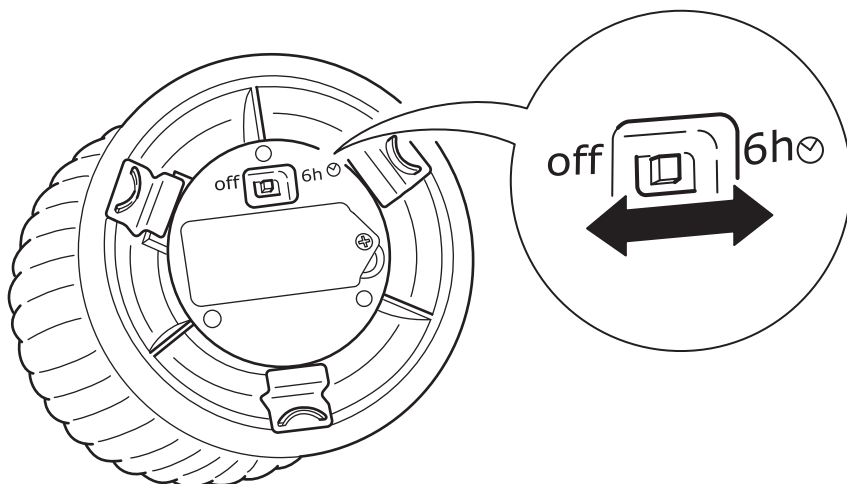

Русский

Таймер автоматически выключает свет через 6 часов и включает его в это же время на следующей день.

English

The timer switches the light off automatically after 6 hours, and switches it back on at the same time next day.