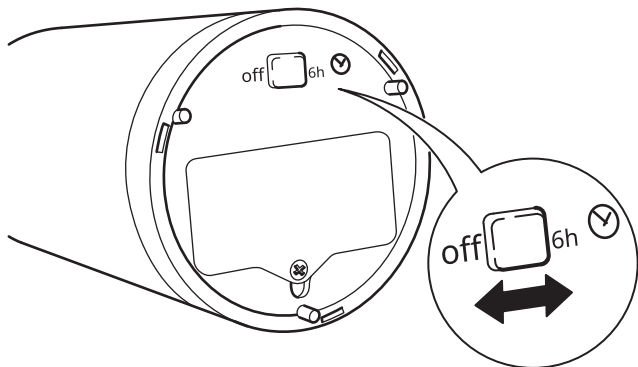

Русский

Таймер автоматически выключает свет через 6 часов и включает его в это же время на следующей день.

English

The timer switches the light off automatically after 6 hours, and switches it back on at the same time next day.