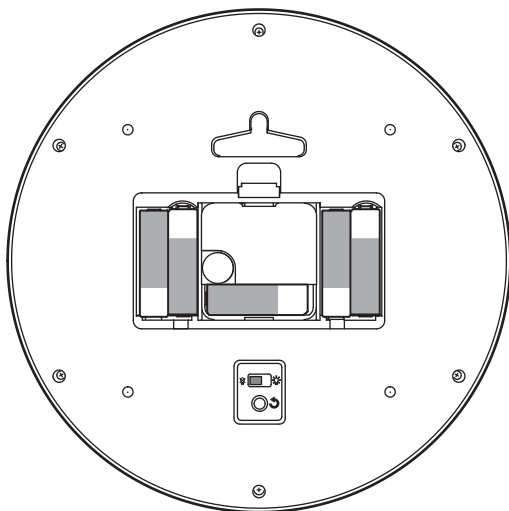

# PANORERA

Design and Quality  
IKEA of Sweden

5x

**LR06  
AA**

5x

**1****2****3****4**

**00:00:05**