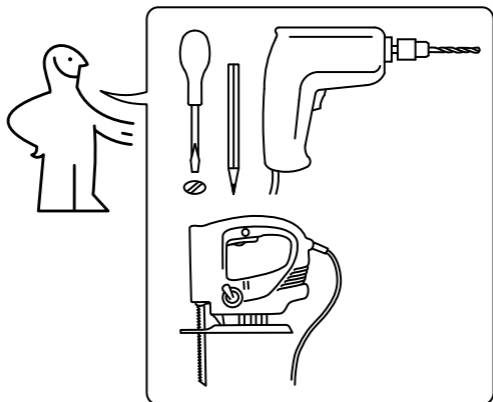

# METOD

Design and Quality  
IKEA of Sweden

**1**

403 x 88 mm  
(15 7/8" x 3 7/16")

**2**

**3**