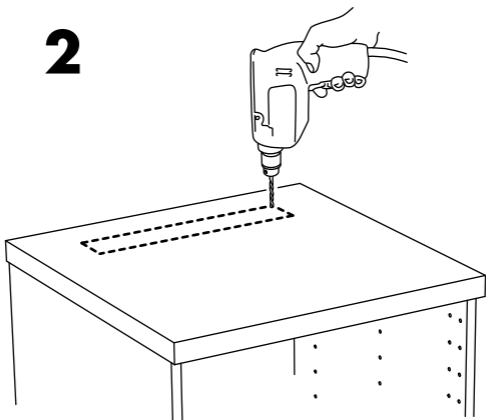

# METOD

Design and Quality  
IKEA of Sweden

**1**

403 x 88 mm  
(15 7/8" x 3 7/16")

**2**

**3**