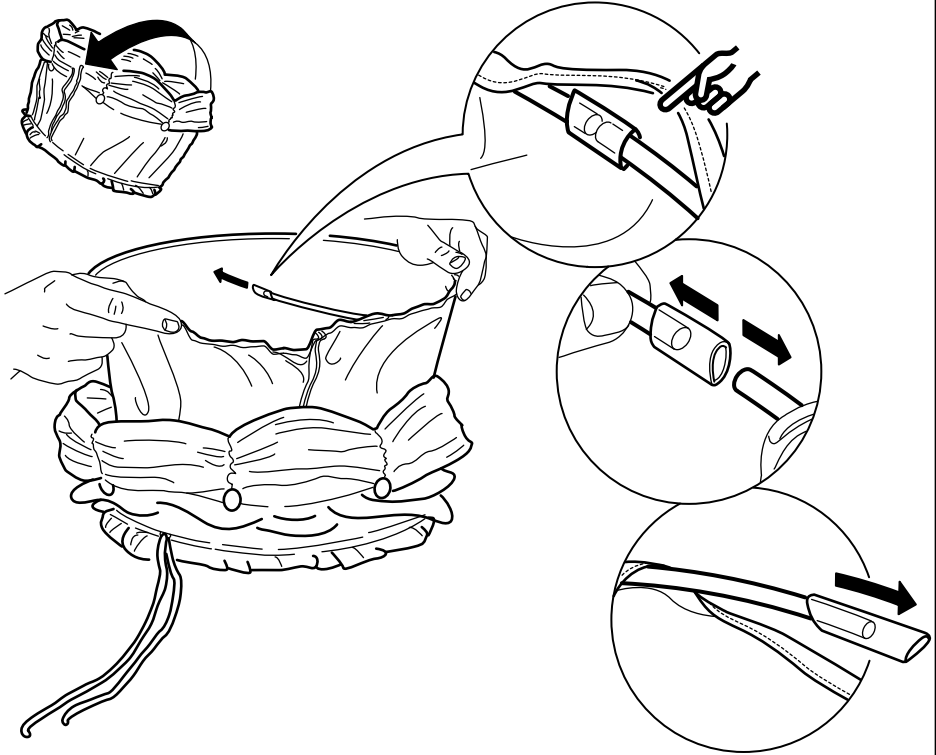

# LYRIK

**2**

**i**

LYRIK LJUV 00000

Made In  
**IKEA**

---

US: Machine wash, cold. Do not bleach.  
Do not tumble dry. Cool iron. Do not dryclean.

CA 05404