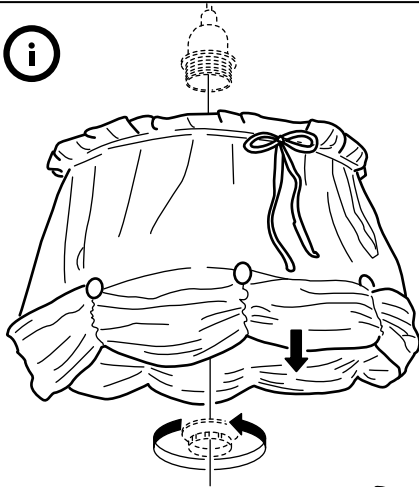

# LYRIK

**2**

**i**

LYRIK LJUV 00000

Made In  
**IKEA**

---

US: Machine wash, cold. Do not bleach.  
Do not tumble dry. Cool iron. Do not dryclean.

CA 05404