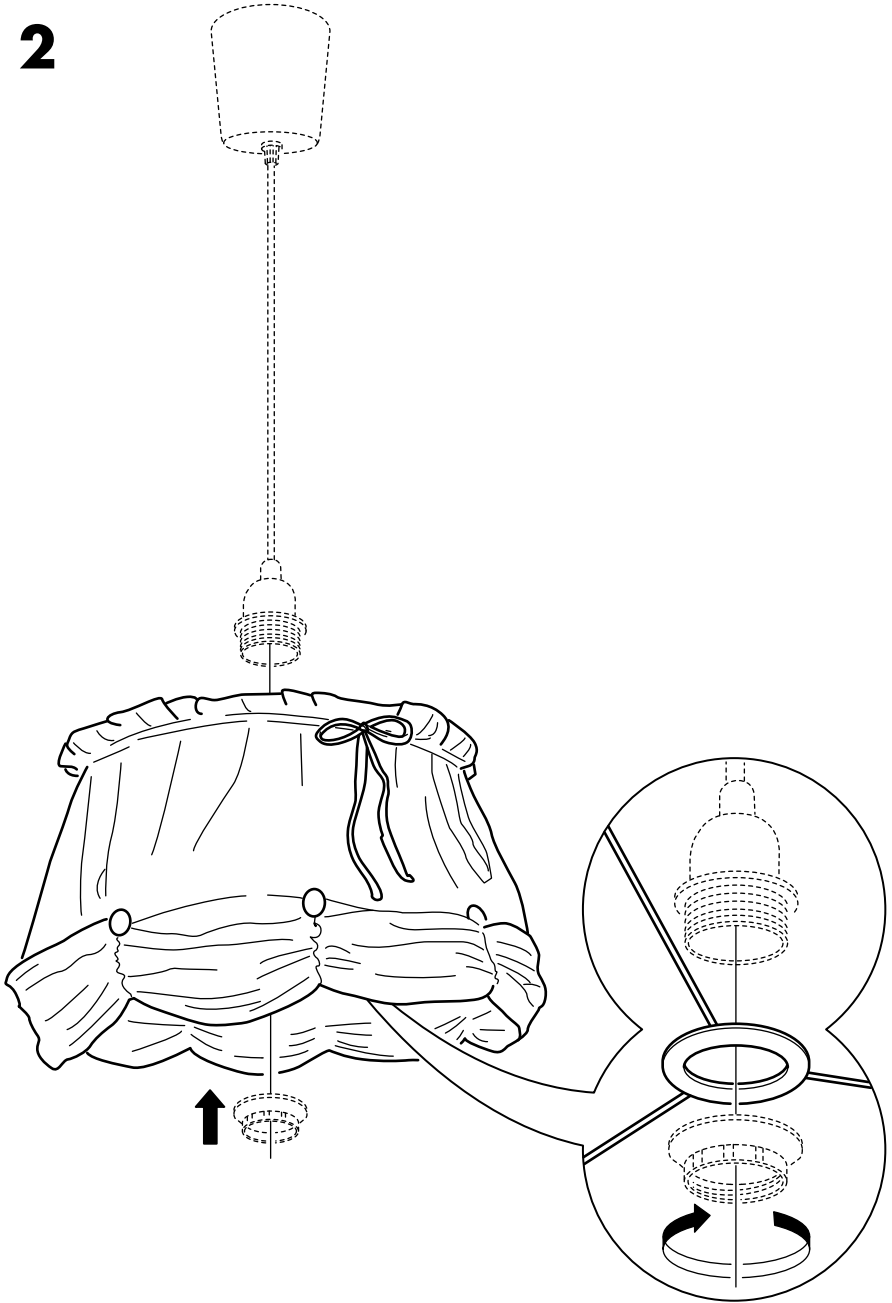

# LYRIK

**2**

**i**

LYRIK LJUV 00000

Made In  
**IKEA**

---

US: Machine wash, cold. Do not bleach.  
Do not tumble dry. Cool iron. Do not dryclean.

CA 05404