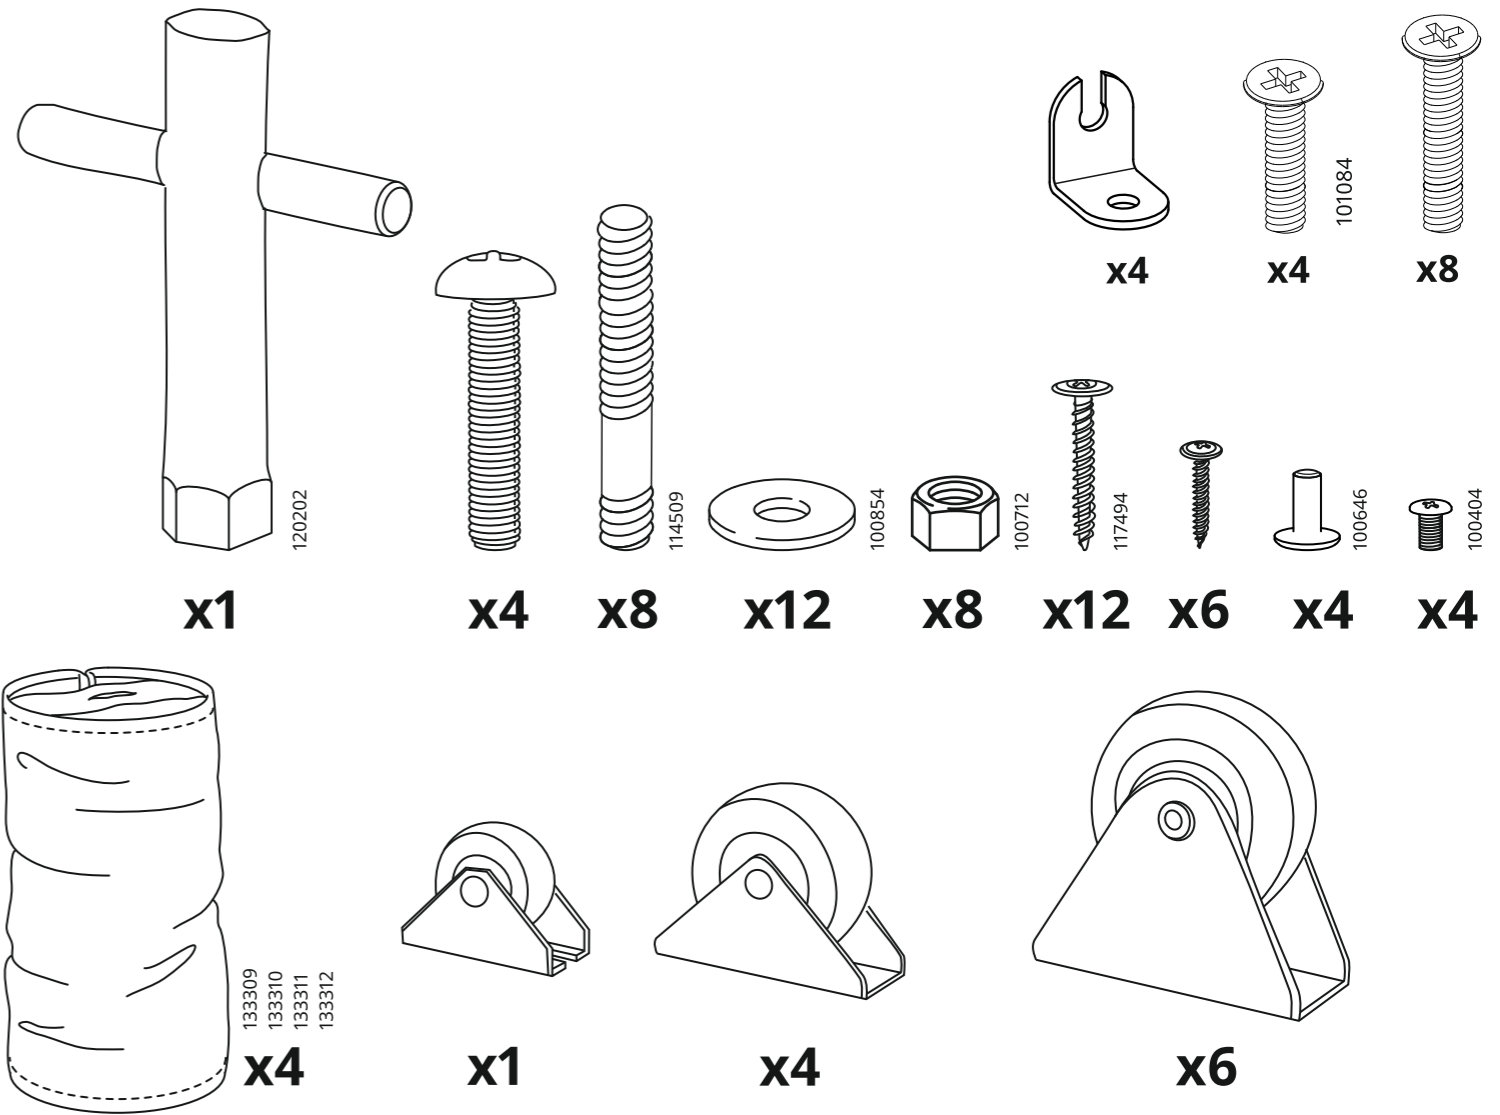

# LANDSKRONA

Design and Quality  
IKEA of Sweden

19

20

17

18

1

15