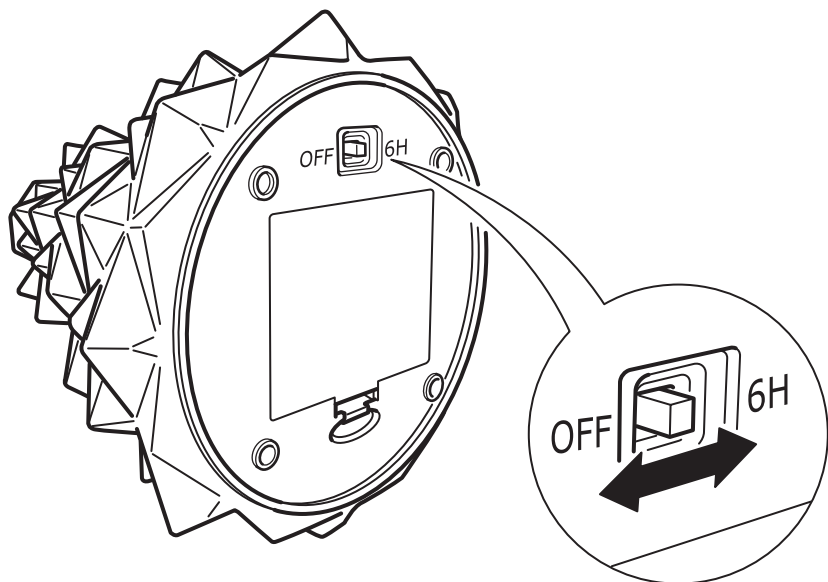

Русский

Таймер автоматически выключает свет через 6 часов и включает его в это же время на следующей день.

English

The timer switches the light off automatically after 6 hours, and switches it back on at the same time next day.