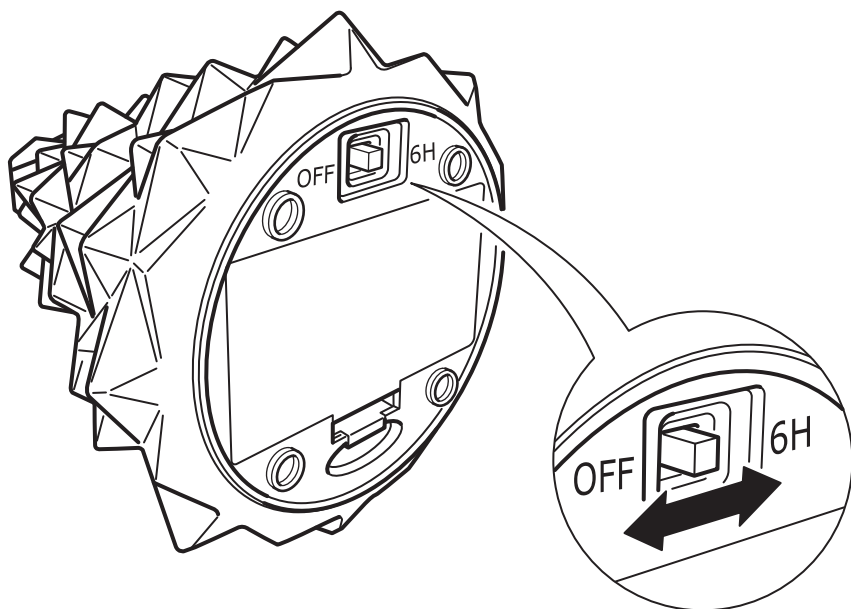

Русский

Таймер автоматически выключает свет через 6 часов и включает его в это же время на следующей день.

English

The timer switches the light off automatically after 6 hours, and switches it back on at the same time next day.