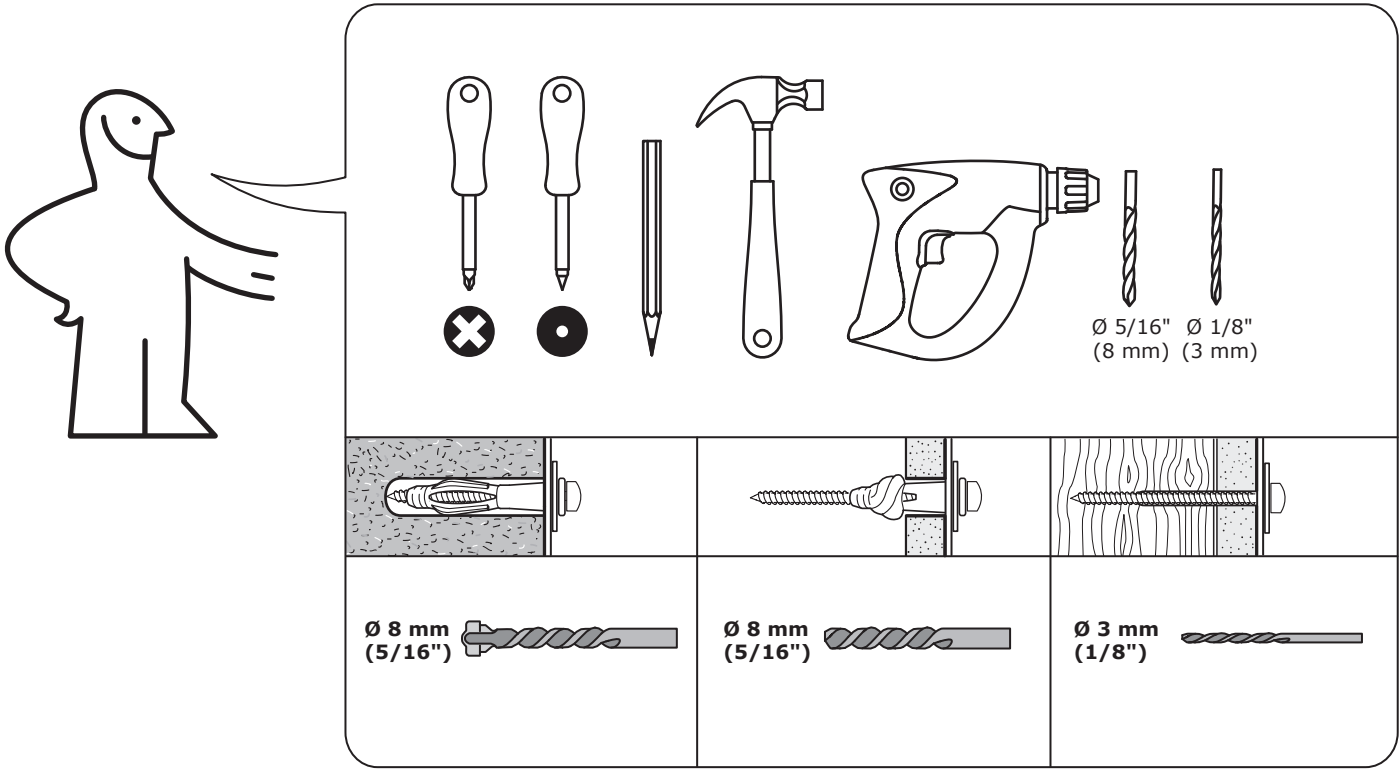

ENGLISH

WARNING

Serious or fatal crushing injuries can occur from furniture tip-over.

ALWAYS secure this furniture to the wall using tip-over restraints.

To further reduce the risk of serious injury and death from tip-overs:

- Place heaviest items in the lower drawer.
- Do not set TVs or other heavy objects on top of this product.
- Never let children climb or hang on drawers, doors, or shelves.

100214

4x

110519

12x

101350

28x

118331