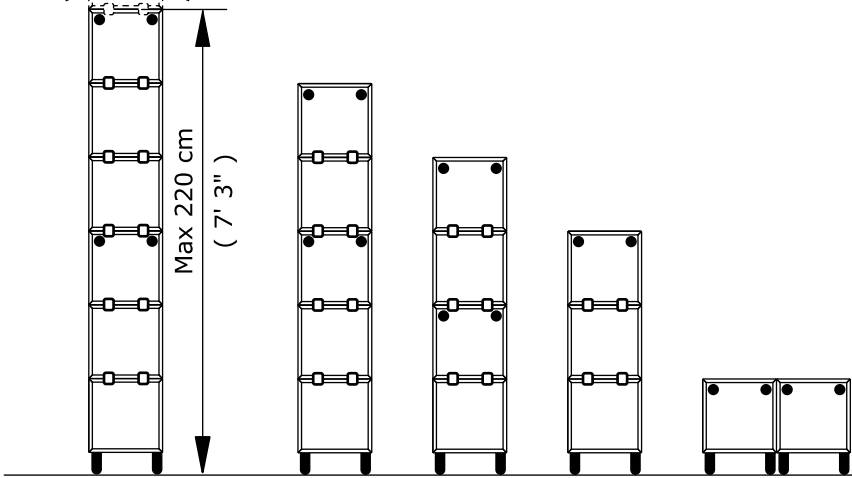

EKET

Design and Quality
IKEA of Sweden

152481

12x

144574

24x

144575

24x

Max 220 cm
(7' 3")

1

2x

2

2x

3

4

5