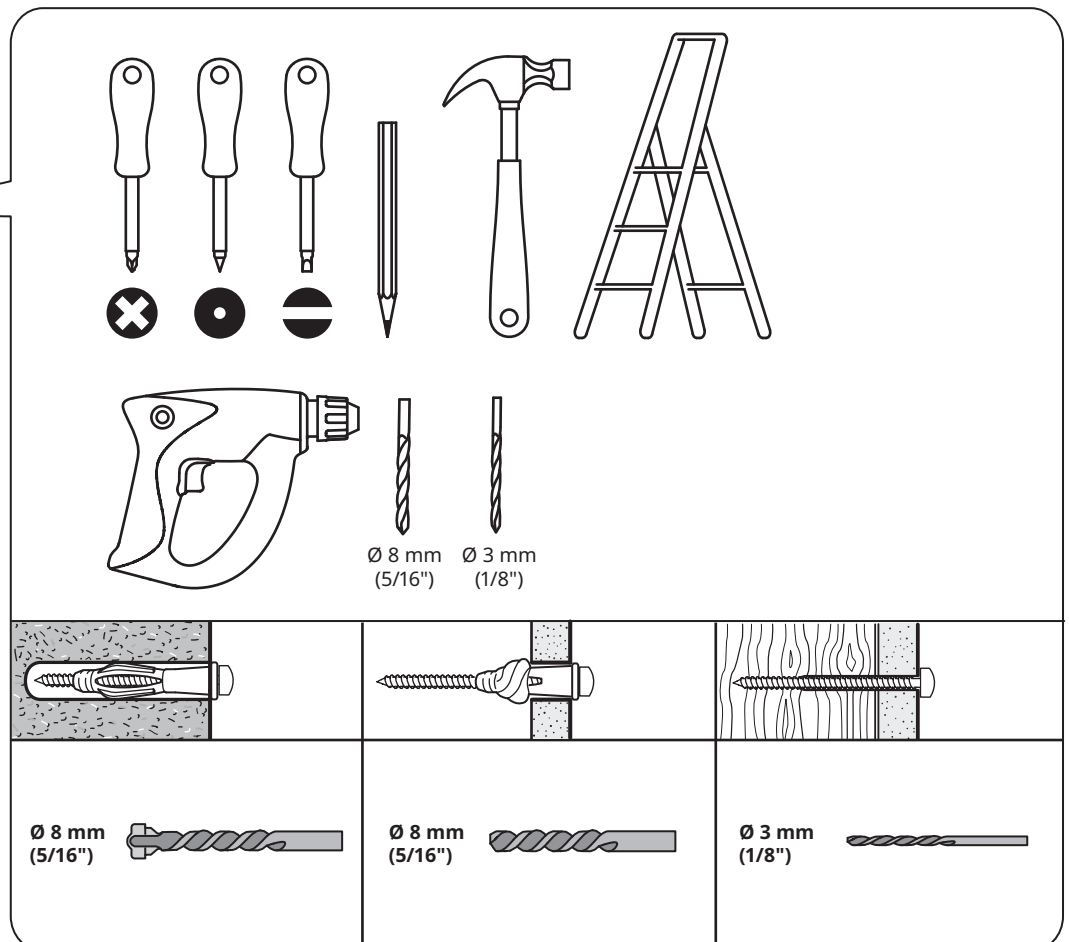

English

WARNING

Serious or fatal crushing injuries can occur from furniture tip-over.

ALWAYS secure this furniture to the wall using tip-over restraints.

To further reduce the risk of serious injury and death from tip-overs:

- Place heaviest items in the lower drawer.
- Do not set TVs or other heavy objects on top of this product.
- Never let children climb or hang on drawers, doors, or shelves.

1

10050827

2x

113434

4x

100219
100214