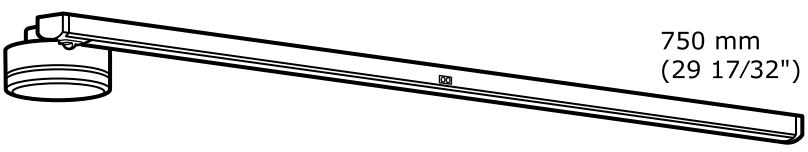

STÖTTA

Design and Quality
IKEA of Sweden

350 mm
(13 25/32")

550 mm
(21 21/32")

750 mm
(29 17/32")

1

i

2