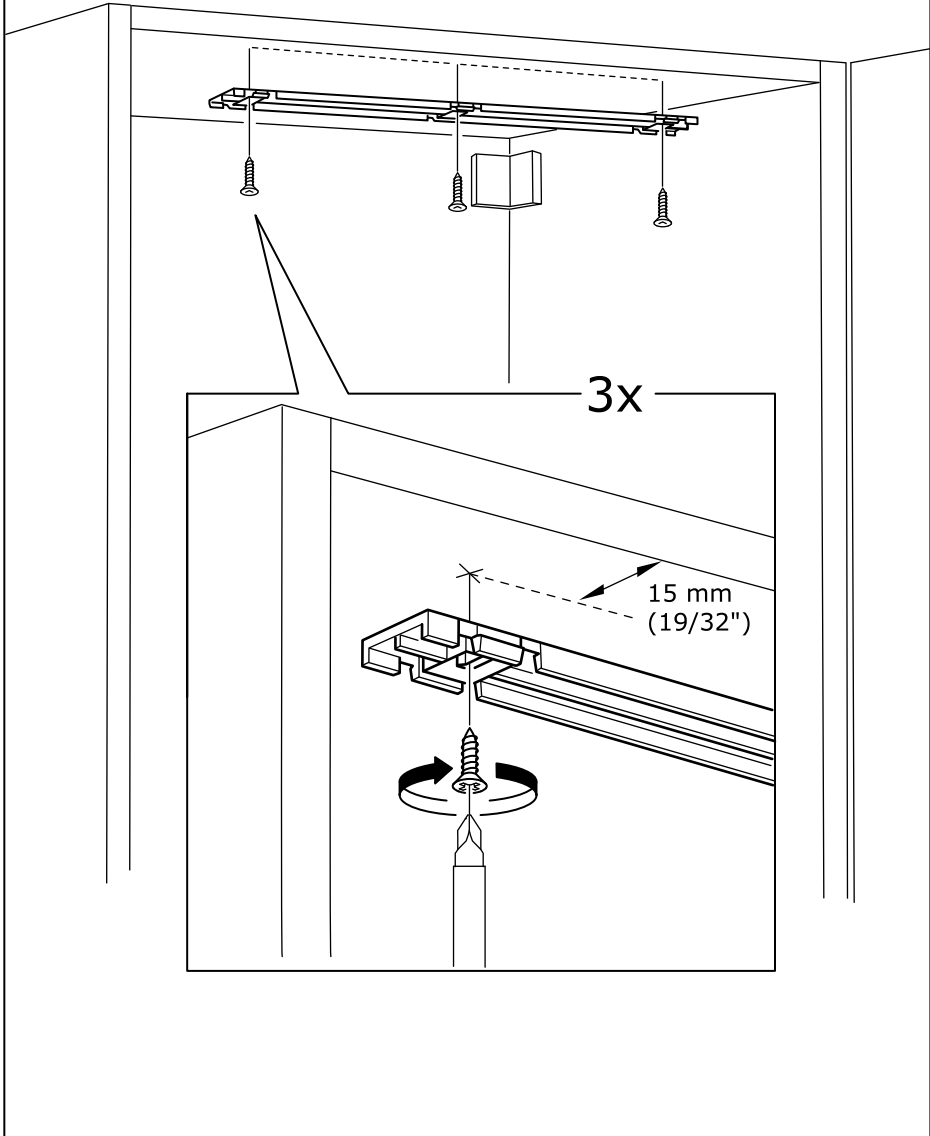

STÖTTA

Design and Quality
IKEA of Sweden

350 mm
(13 25/32")

550 mm
(21 21/32")

750 mm
(29 17/32")

1

i

2