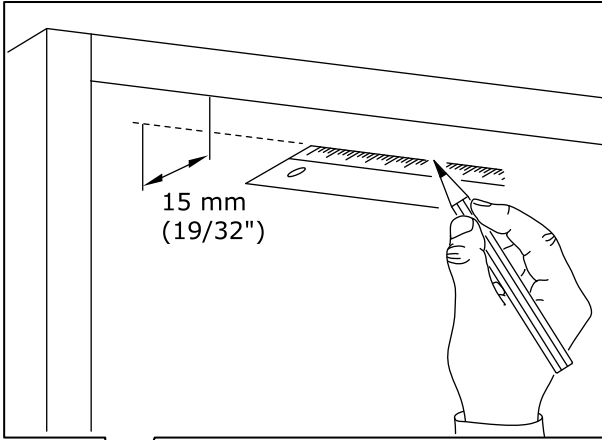

STÖTTA

Design and Quality
IKEA of Sweden

350 mm
(13 25/32")

550 mm
(21 21/32")

750 mm
(29 17/32")

1

i

2