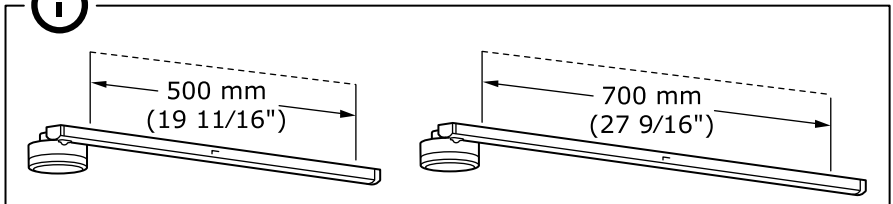

STÖTTA

Design and Quality
IKEA of Sweden

350 mm
(13 25/32")

550 mm
(21 21/32")

750 mm
(29 17/32")

1

i

2