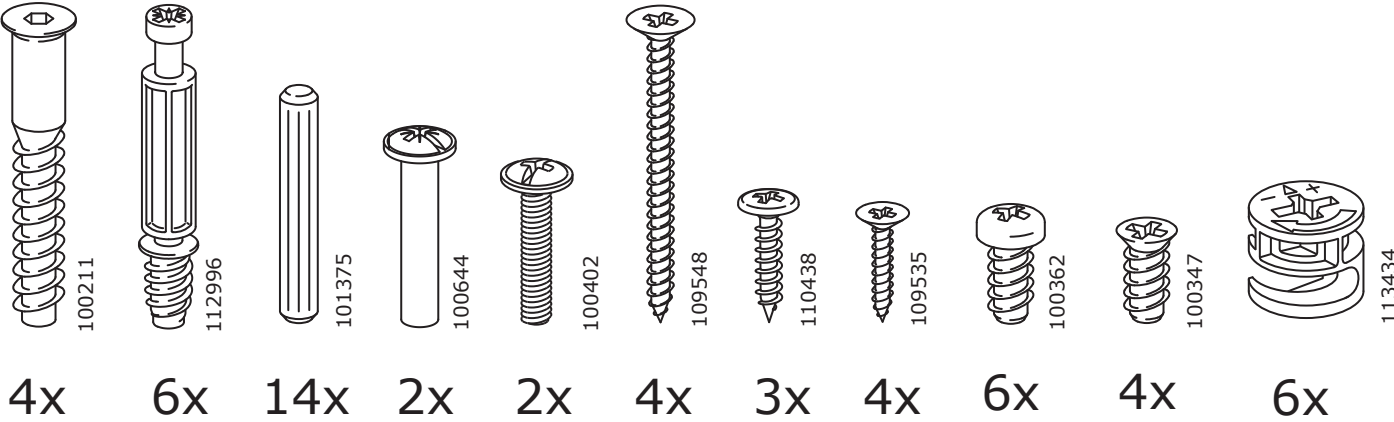

ENGLISH

Important information

Read carefully

Keep this information for further reference

WARNING

Serious or fatal crushing injuries can occur from furniture tip-over. To prevent this furniture from tipping over it must be permanently fixed to the wall with the included wall attachment devices.

Fixing devices for the wall are not included since different wall materials require different types of fixing devices. Use fixing devices suitable for the walls in your home. For advice on suitable fixing systems, contact your local specialized dealer.

58 cm
(22 7/8")

28

35 cm
(13 6/8")

28

30

31

32

33