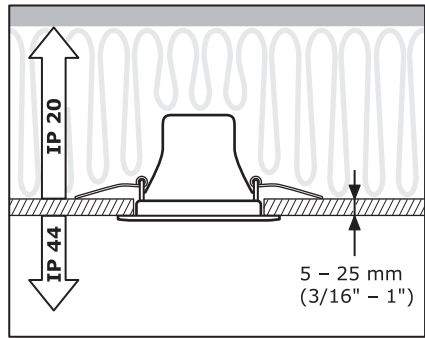

LAKENE

ENGLISH

This product has both IP 20 and IP 44 classification. The part of the spotlight hidden in the ceiling is less protected and therefore has the lower classification (IP 20), while the part that is more exposed has the higher classification (IP 44). For more information, please contact an authorised electrician.