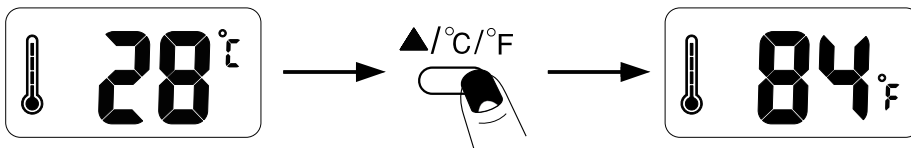

6 °C/°F

AA-125535-2

Design and Quality
IKEA of Sweden